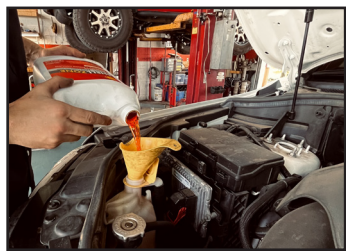

**16** Years of Experience

**BASIC SERVICE**  
Includes 3.5 quart of oil  
and a \$3.35 filter

**DELUXE SERVICE**  
Includes 3.5 quart of oil  
and a \$3.35 filter

**BASIC SYNTHETIC**

**DELUXE SYNTHETIC**